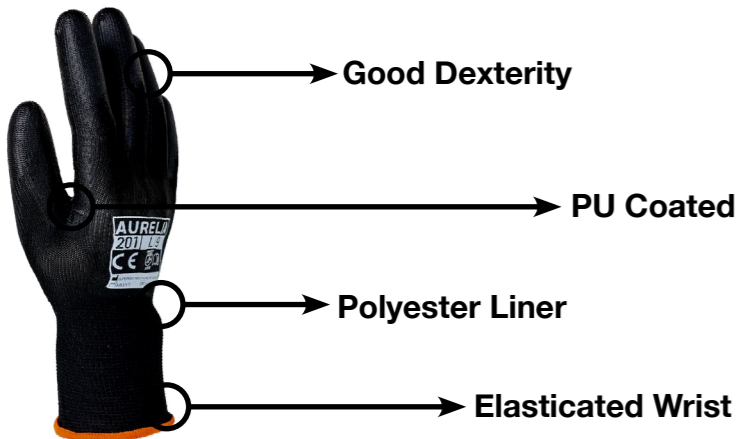

**AURELIA® 201**

13gg Black Polyester Glove with a Black PU Coating

**AURELIA® 201**

13gg Black Polyester Glove with a Black PU Coating

**Hand Markings**

**Applications**

20 x 12 pairs

**XS/6 S/7 M/8 L/9 XL/10 XXL/11**

**Physical Properties**

Abrasion Resistance	1	2	3	4	5		
Blade Cut Resistance	1	2	3	4	5		
Tear Resistance	1	2	3	4	5		
Puncture Resistance	1	2	3	4	5		
Cut Resistance	X	A	B	C	D	E	F

**Product Features:**

**Polyester Liner**

The polyester liner is lightweight and flexible, providing comfort and ease of movement for tasks that require dexterity and agility.

**PU Coating**

The PU coating provides grip, making it ideal for handling dry and slightly oily parts with precision and confidence.